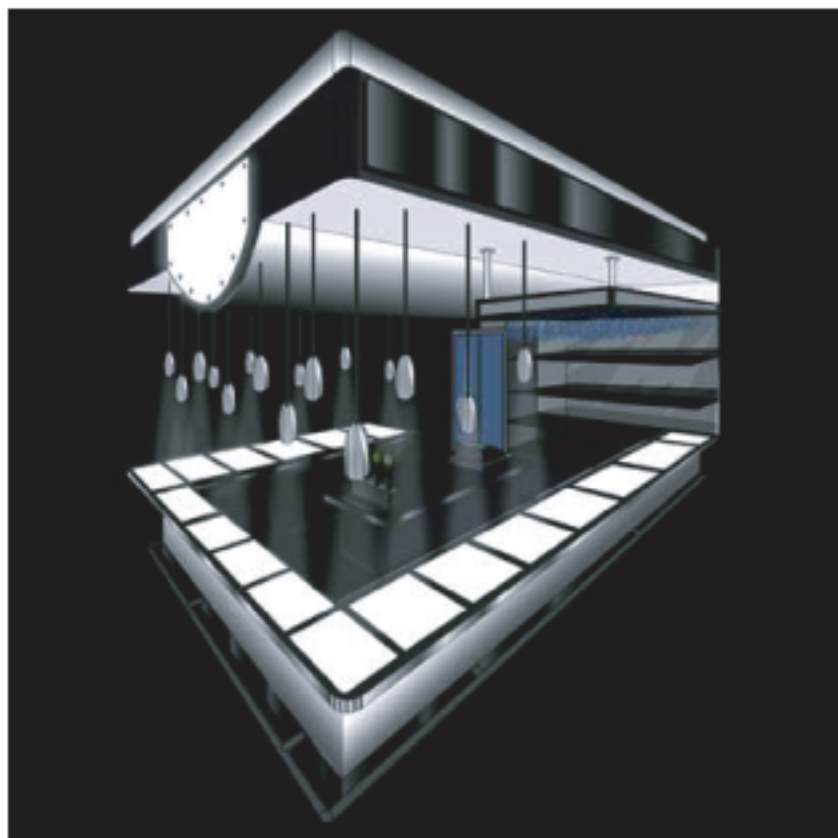

SAMPLE|illustrations

Todd Michael Carver
DESIGN CONCEPT SPECIALIST